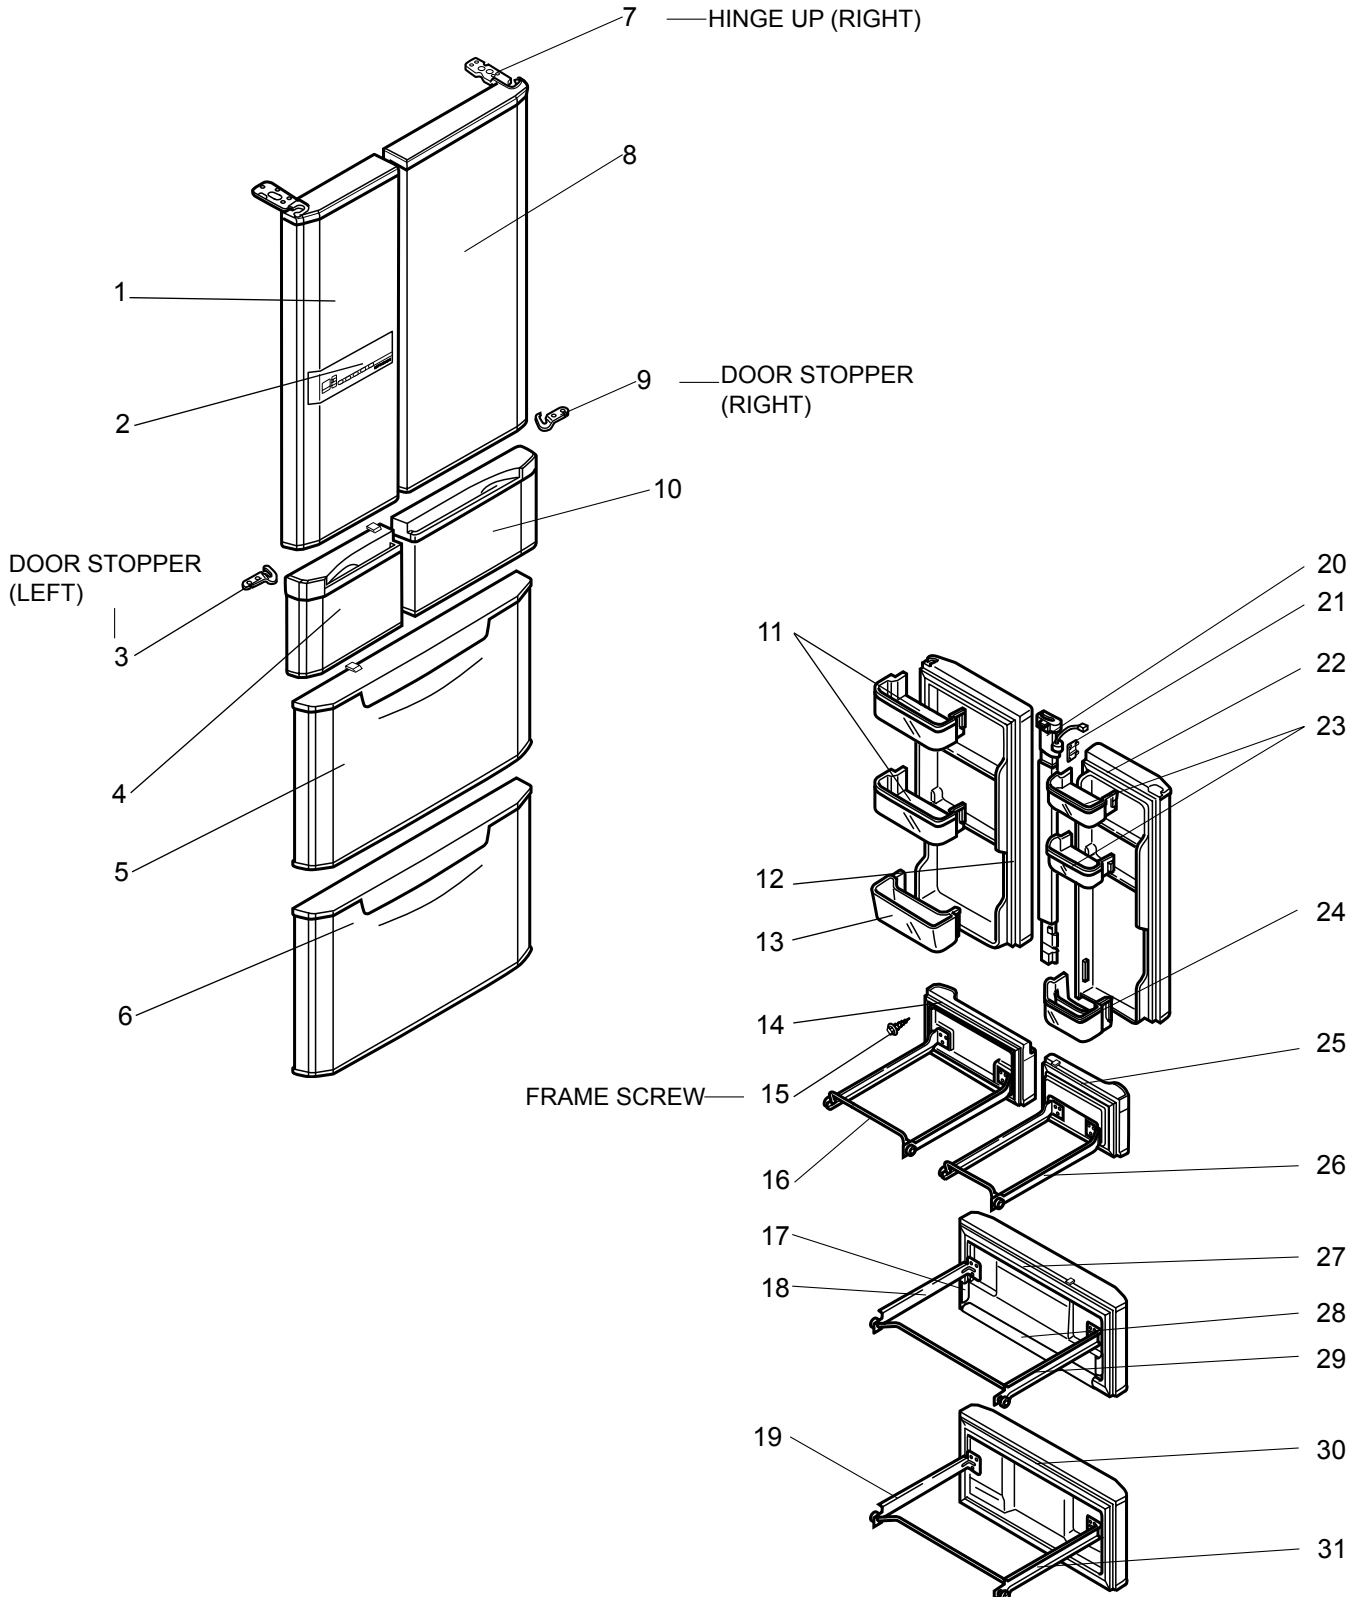

## CONTENTS

1. RoHS PARTS LIST ..... 2

**SERVICE MANUAL (OAH114)**

**NOTE:**

• RoHS compliant products have <G> mark on the spec name plate.

**DOOR PARTS  
MR-E62S-N-A**

**Abbreviation**

R/ L	Refrigerator compartment (Left)	F	Freezer compartment
I	Ice making compartment	R/ R	Refrigerator compartment (Right)
V	Vegetable compartment	S	Versa compartment
F/R	Freezer compartment (Right)	F/L	Freezer compartment (Left)
V/R	Vegetable compartment (Right)	V/L	Vegetable compartment (Left)

**BODY PARTS  
MR-E62S-N-A**

**Abbreviation**

I.S.	Between ice making compartment and versa compartment
I	Ice making compartment
V	Vegetable compartment
S	Versa compartment
F	Freezer compartment

**ELECTRICAL PARTS  
MR-E62S-N-A**