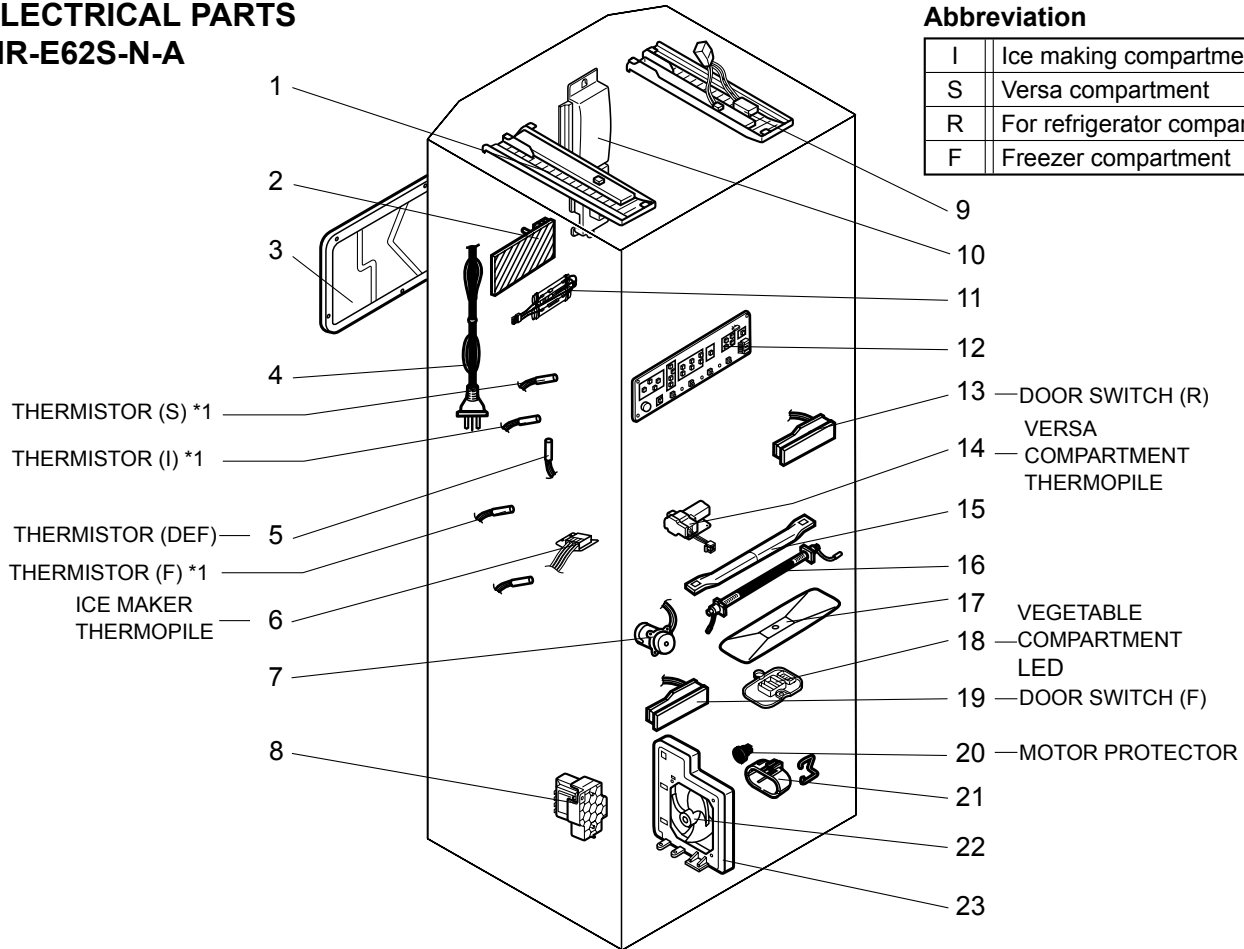

**ELECTRICAL PARTS
MR-E62S-N-A**

Abbreviation

I	Ice making compartment
S	Versa compartment
R	For refrigerator compartment
F	Freezer compartment