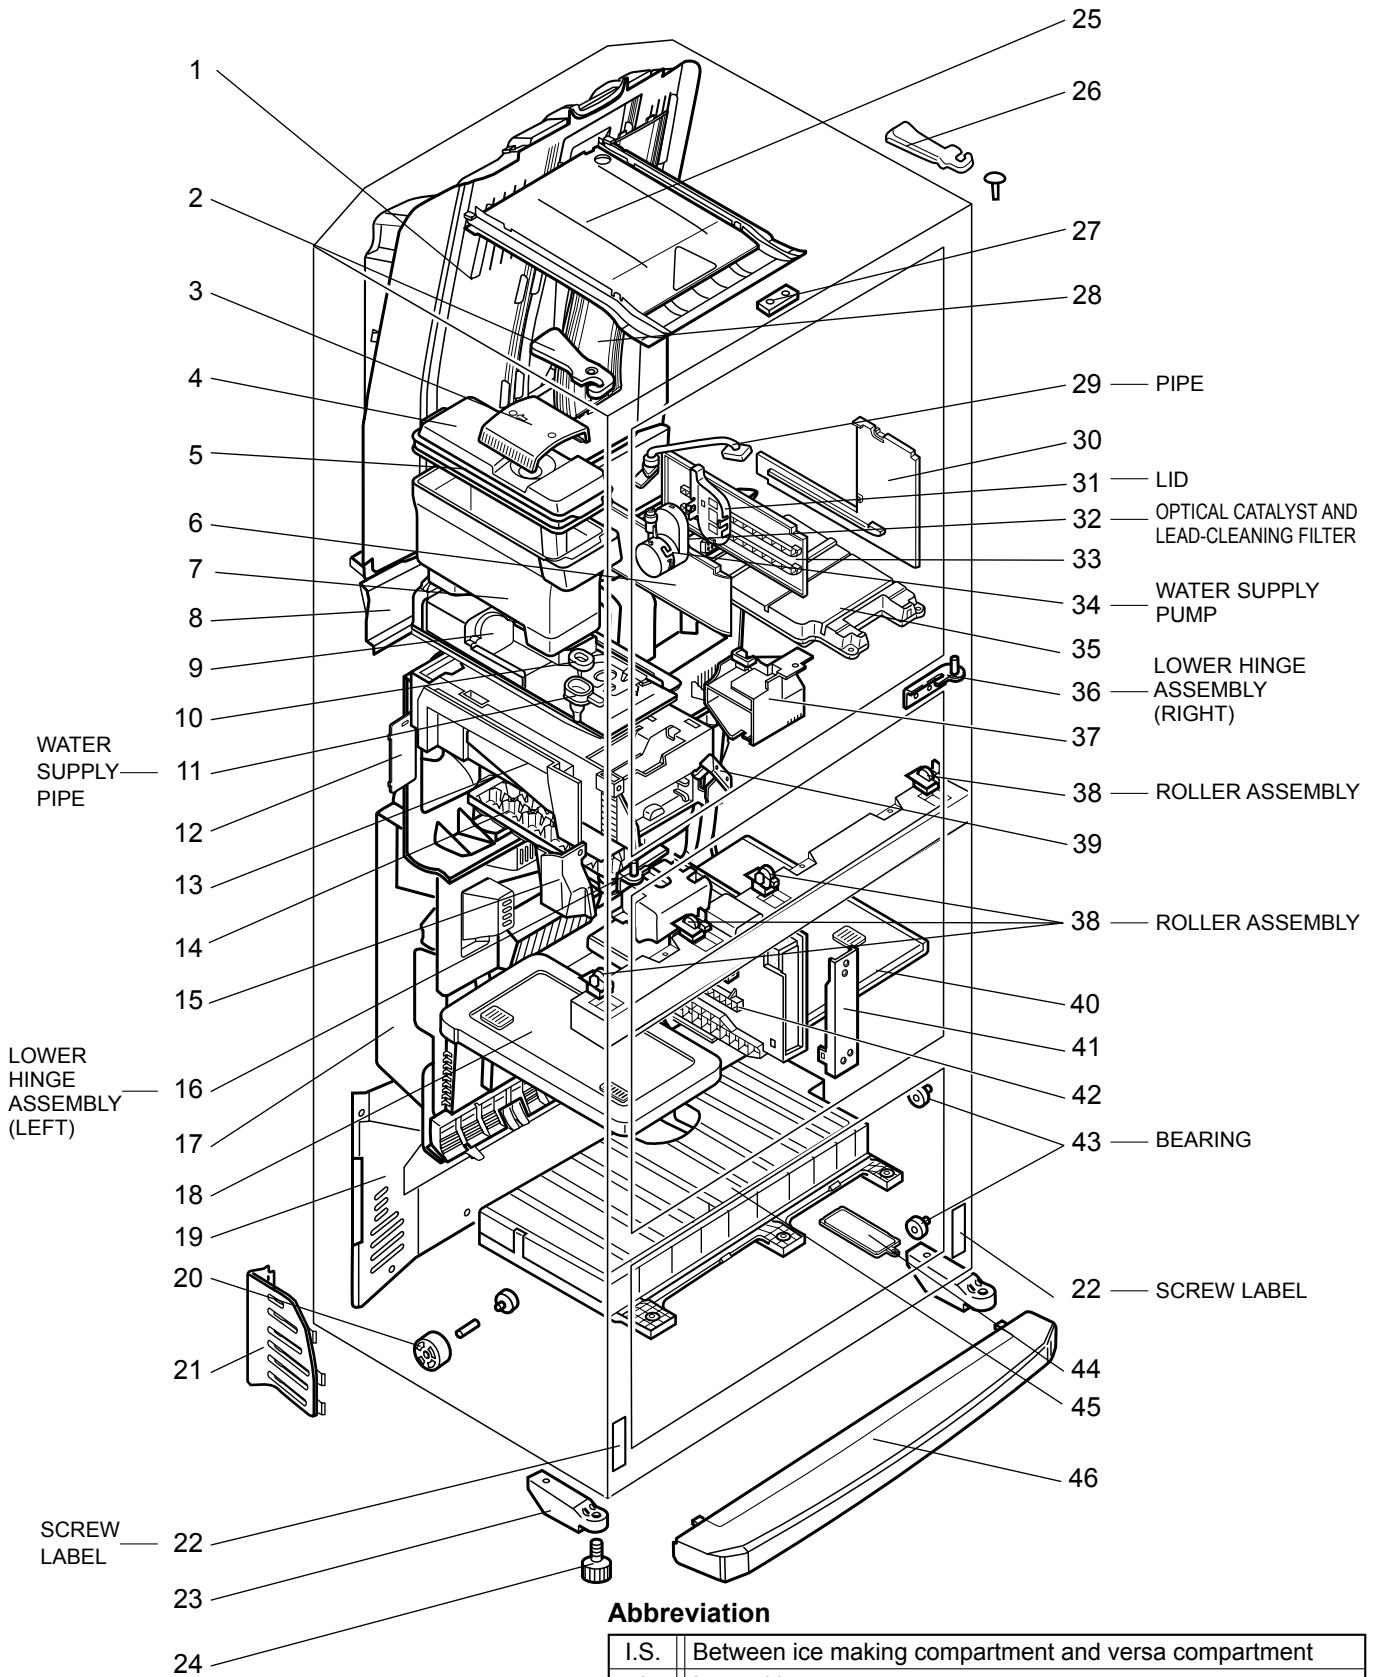

# PARTS CATALOG

Models **MR-E62S-N-A**

Model name  
indication  
(Inside this door)

A..... Australia

## CONTENTS

1. RoHS PARTS LIST ..... 2

**SERVICE MANUAL (OAH114)**

**NOTE:**

• RoHS compliant products have <G> mark on the spec name plate.

**DOOR PARTS  
MR-E62S-N-A**

**Abbreviation**

R/ L	Refrigerator compartment (Left)	F	Freezer compartment
I	Ice making compartment	R/ R	Refrigerator compartment (Right)
V	Vegetable compartment	S	Versa compartment
F/R	Freezer compartment (Right)	F/L	Freezer compartment (Left)
V/R	Vegetable compartment (Right)	V/L	Vegetable compartment (Left)

**BODY PARTS  
MR-E62S-N-A**

**Abbreviation**

I.S.	Between ice making compartment and versa compartment
I	Ice making compartment
V	Vegetable compartment
S	Versa compartment
F	Freezer compartment

**ELECTRICAL PARTS  
MR-E62S-N-A**