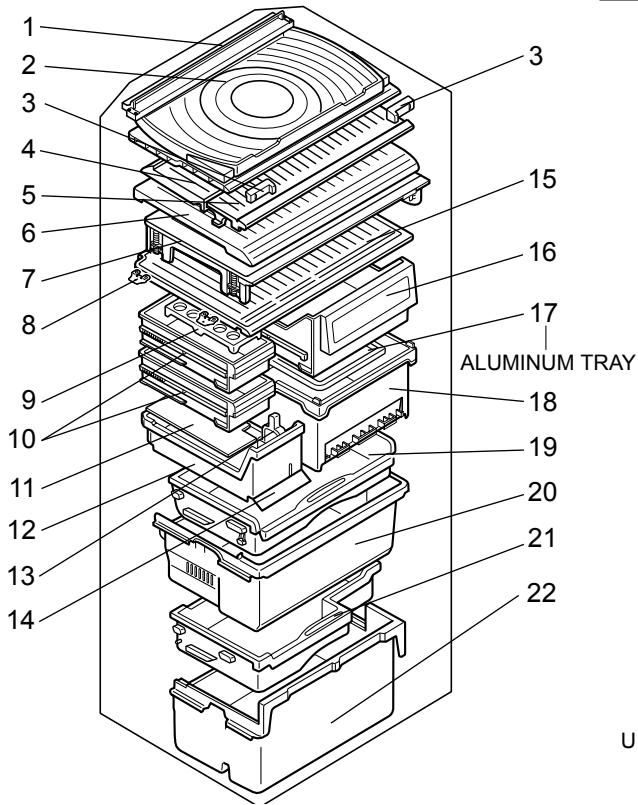

ACCESSORY AND UNIT PARTS MR-E62S-N-A